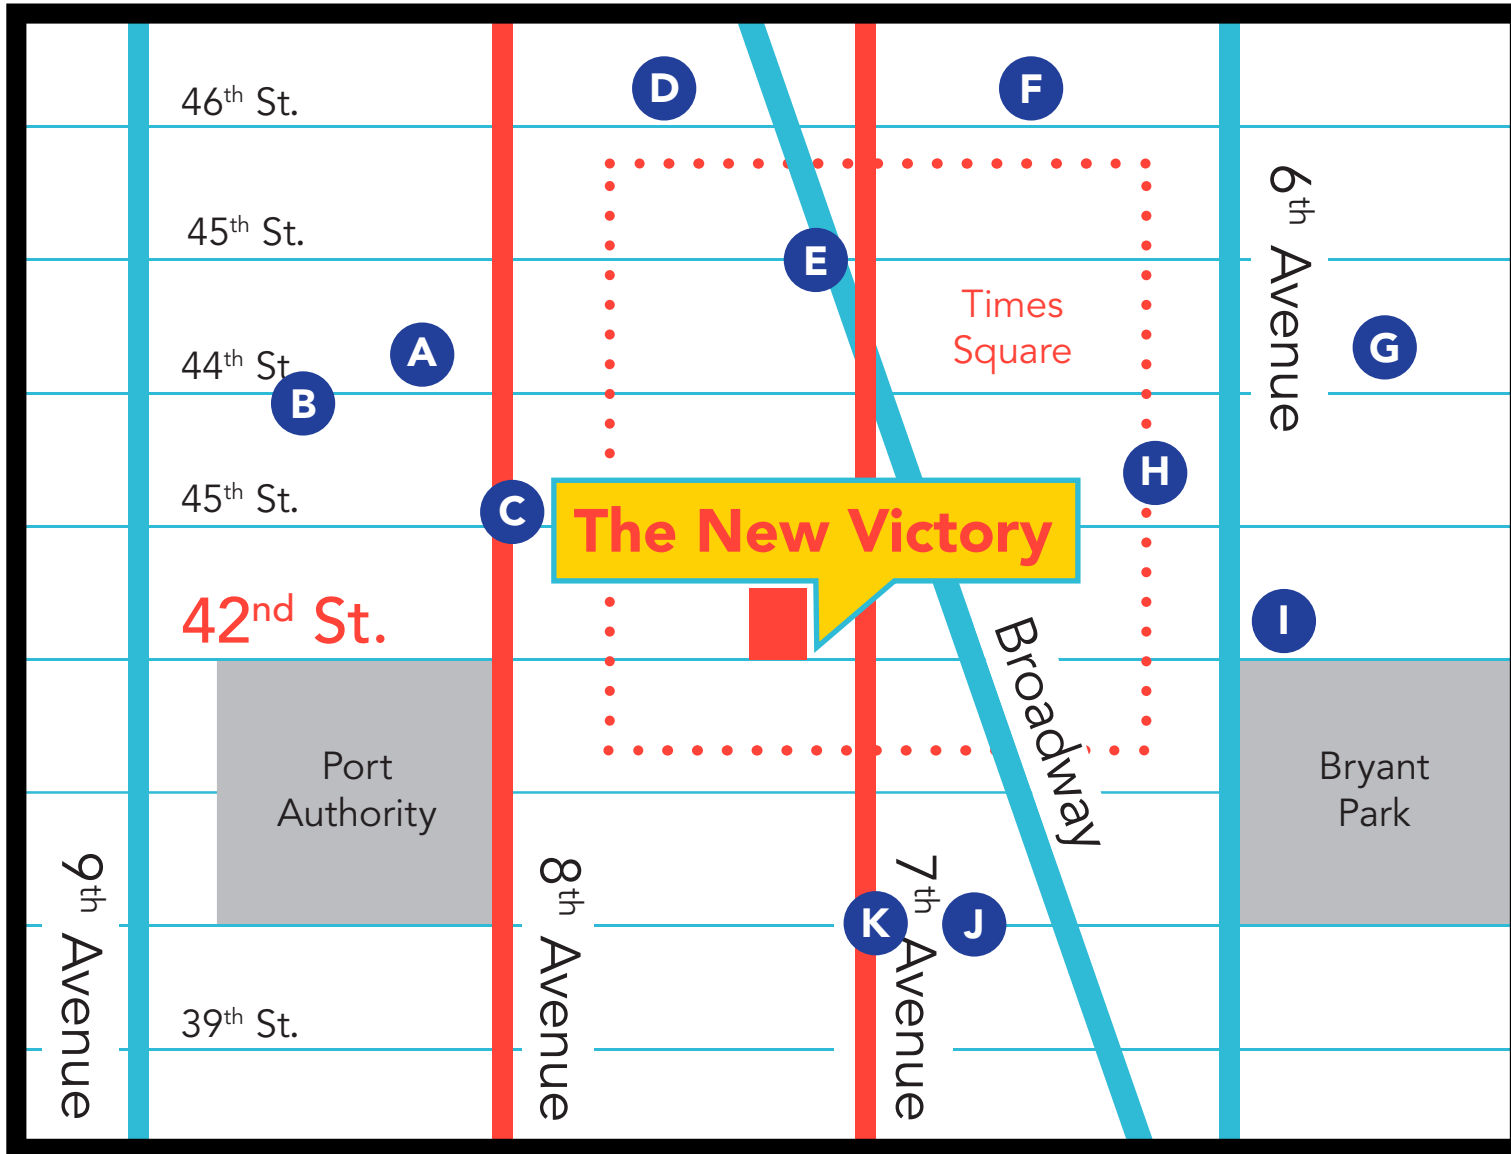

# THE NEW VICTORY® THEATER Parking Map

- A** **EDISON PARK FAST**  
307 W 44th St  
Between 8th Ave and 9th Ave
- C** **ADVANCE PARKING LLC.**  
249-253 West 43rd Street  
Between 7th and 8th Ave
- B** **EDISON PARK FAST**  
332 W 44th St  
Between 8th Ave and 9th Ave
- D** **QUICK PARK**  
Theater Lot  
223 W 46 Street  
Between Broadway and 8th Ave
- E** **ASTOR PARKING LLC**  
1511-1515 Broadway  
Between Broadway and 8th Ave
- F** **RESOURCE PARKING LLC**  
164 West 46th Street  
Between 7th Ave and 6th Ave
- G** **EDISON PARK FAST**  
50 W 44th St  
Between 5th Ave and 6th Ave
- H** **QUICK PARK**  
1133 Garage  
101-125 W 43 Street  
Between 6th Ave and Broadway
- I** **1114 SIXTH PARKING LLC**  
1114 Avenue of the Americas  
Between 5th Ave and 6th Ave
- J** **ICON PARKING**  
GLOBAL PARKING LLC  
143-145 West 40th Street  
Between 7th Ave and Broadway
- K** **136 W 40TH PARKING LLC**  
136 W 40th Street  
Between 7th Ave and Broadway