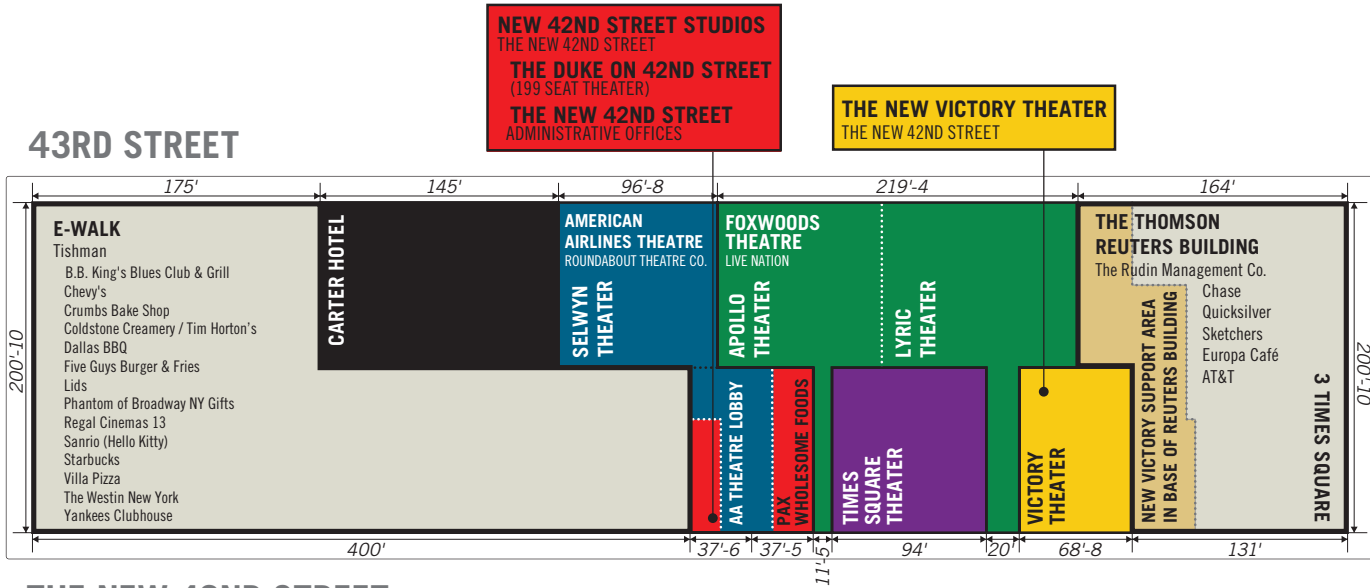

MAP OF W 42ND STREET BETWEEN 7TH & 8TH AVENUES

JANUARY 2013

43RD STREET

THE NEW 42ND STREET

42ND STREET

41ST STREET

EIGHTH AVENUE

SEVENTH AVENUE

BROADWAY