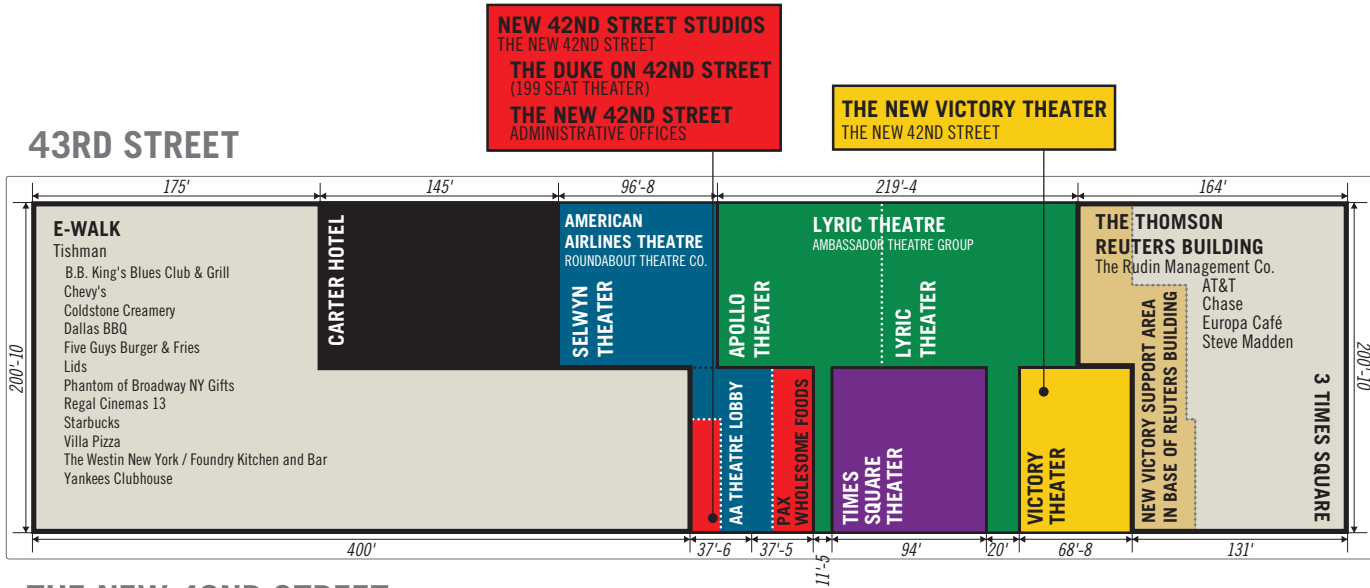

MAP OF W 42ND STREET BETWEEN 7TH & 8TH AVENUES

OCTOBER 2017

43RD STREET

THE NEW 42ND STREET

42ND STREET

41ST STREET

EIGHTH AVENUE

SEVENTH AVENUE